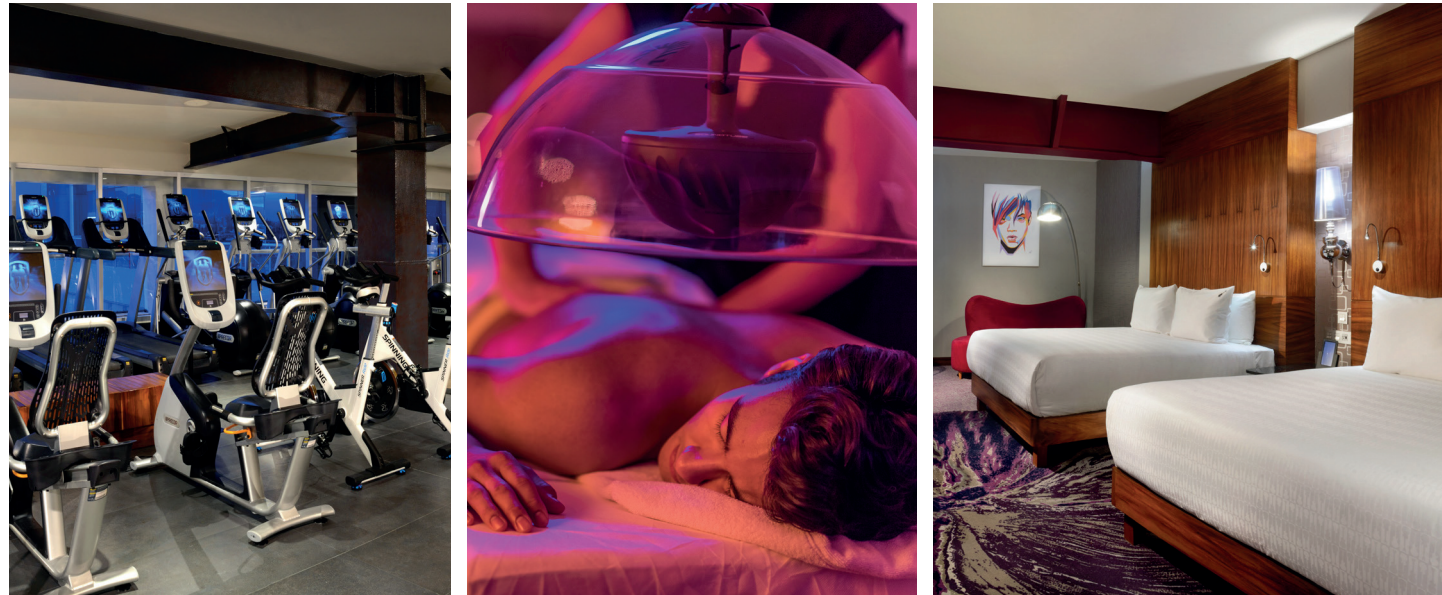

FACT SHEET

GUADALAJARA

Tel. 52 (33) 3333 3000 | Av. Ignacio L. Vallarta 5145, Camino Real, CP. 45040, Zapopan Jalisco, México | www.hrhguadalajara.com

The stage is set in Guadalajara for a destination unlike any other. Hard Rock Hotel Guadalajara has arrived and brings with it VIP experiences like our Body Rock® Fitness Center, relaxing Rock Spa®, legendary Rock Shop®, B.I.T.S. rooftop lounge, and a sky-high infinity pool. Events here will be an epic experience. 5,457 square feet of space await you in the ultimate meetings & conferences venue that Guadalajara has to offer with spectacular views of the city.

Hard Rock Hotel Guadalajara is located next to the Iconia Convention Center and will be West Mexico's premier place to live it up. Whether you are visiting the city for business or leisure, Hard Rock Hotel Guadalajara provides your own luxury backstage space in the center of everything you need. At this stunning property, we invite you to stay, discover, and live the Guadalajara experience with a twist.

PROPERTY OVERVIEW

SLEEP

- **Superior Room:** Stretch out in your king size bed, close the curtains with a touch of a button and sleep like a rock with some of the most comfortable bedding ever.
- **Deluxe Room:** Choose a king bed, two double beds or two queen beds if you brought some band members with you. Relax as you deserve it.
- **Deluxe Rock Royalty:** Go all the way up to the Rock Royalty® Level and enjoy luxury rooms and exclusive amenities including your own private concierge service, VIP reception desk, and backstage access to the lounge where you catch the best views of the town.
- **Rock Suite:** Sleep like royalty in a king size bed, surrounded by celebrity-style amenities from plush robes to Executive Chef specialties. From the views to the towels to the VIP access, we've taken it to the next level.